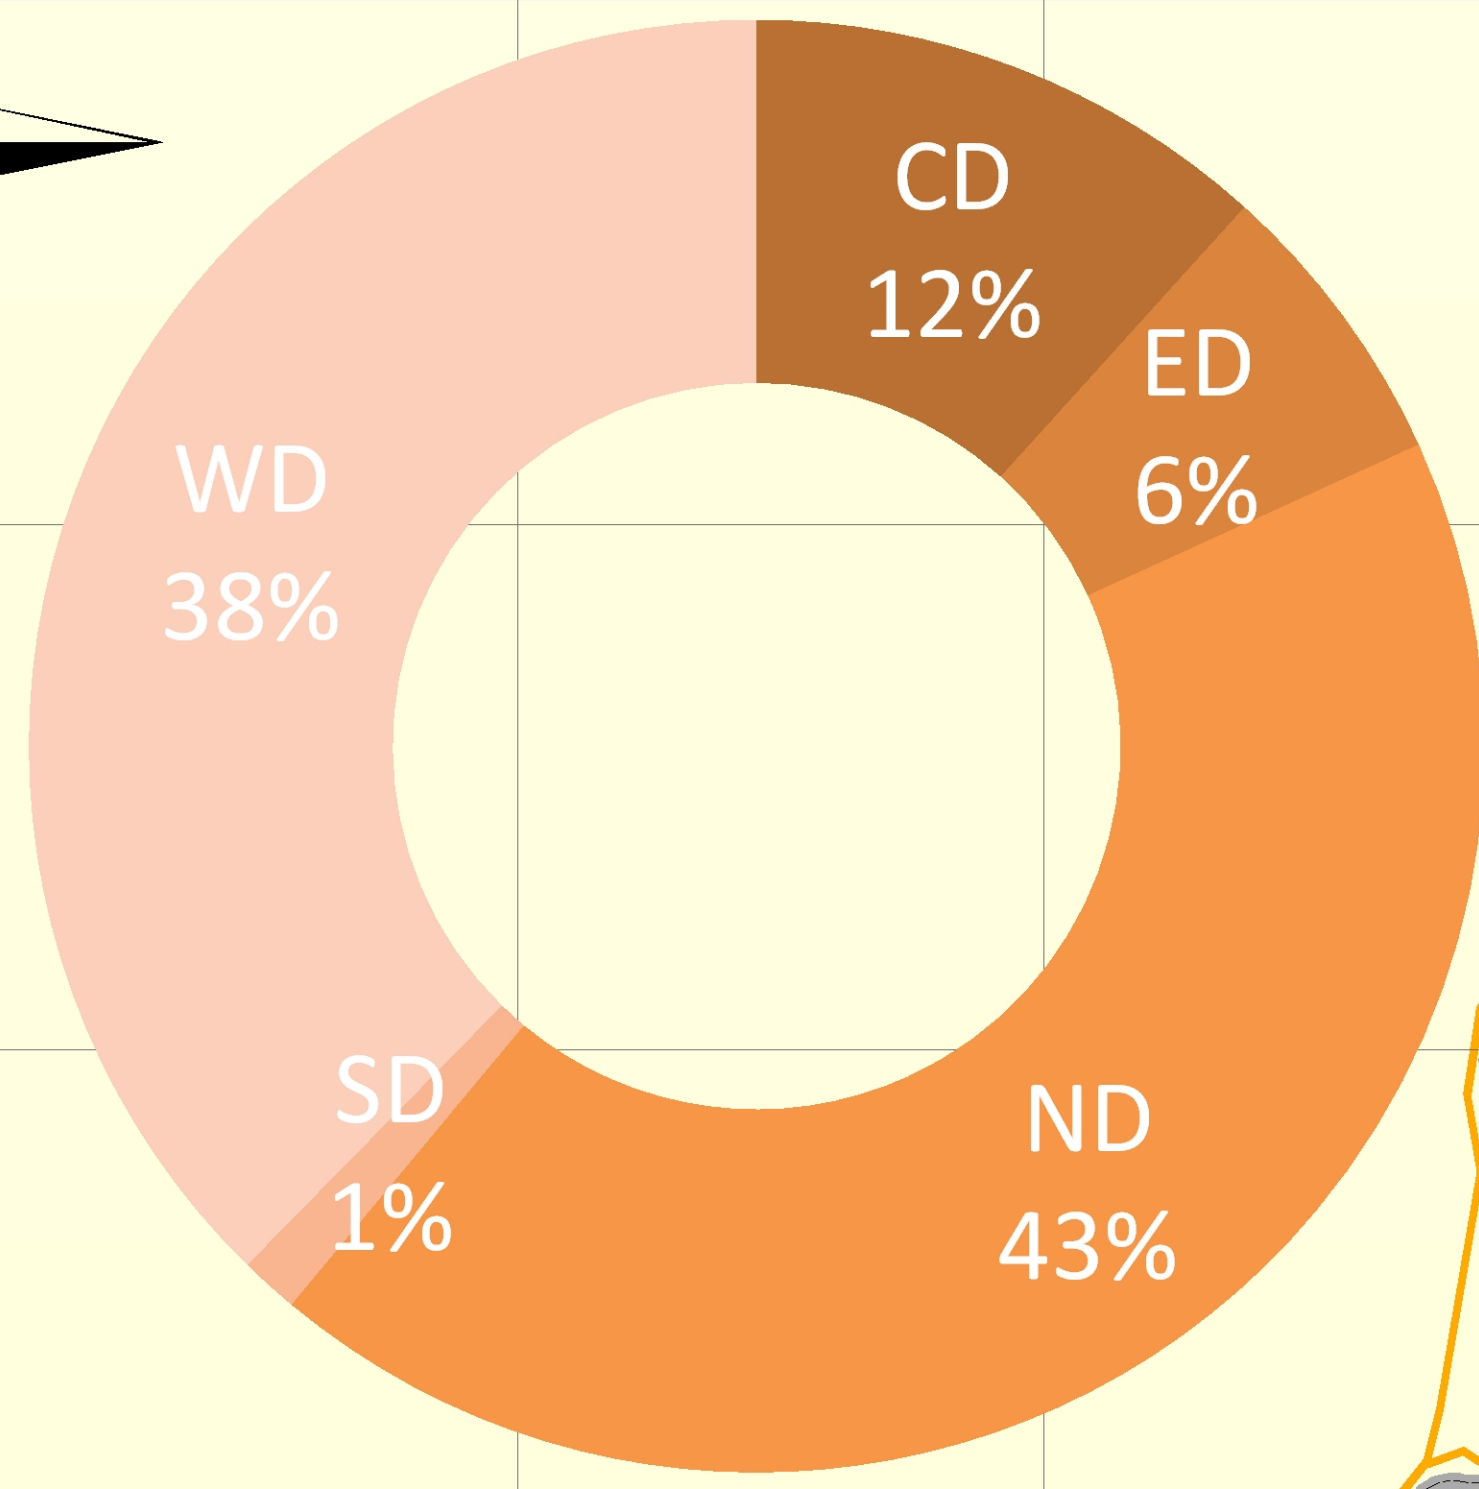

# ERW Threat Map - Darfur

As of August 2021

21°30'0"E 22°0'0"E 22°30'0"E 23°0'0"E 23°30'0"E 24°0'0"E 24°30'0"E 25°0'0"E 25°30'0"E 26°0'0"E 26°30'0"E 27°0'0"E

| State              | Locality       | Hazard    |
|--------------------|----------------|-----------|
| Central Darfur     | Rokoro         | 6         |
|                    | Umm Dukhun     | 1         |
|                    | Zalingei       | 2         |
|                    | <b>Total</b>   | <b>9</b>  |
| Eastern Darfur     | Bahr El Arab   | 4         |
|                    | Shearia        | 1         |
|                    | <b>Total</b>   | <b>5</b>  |
| Northern Darfur    | Ailliet        | 1         |
|                    | El Fasher      | 2         |
|                    | El Kuma        | 2         |
|                    | El Tina        | 3         |
|                    | Kornoi         | 4         |
|                    | Kutum          | 1         |
|                    | Mellit         | 1         |
|                    | Shangil Tobaya | 2         |
|                    | Um Buru        | 15        |
|                    | Umm Keddada    | 2         |
| <b>Total</b>       | <b>33</b>      |           |
| Southern Darfur    | El Wehda       | 1         |
|                    | <b>Total</b>   | <b>1</b>  |
| Western Darfur     | Beida          | 4         |
|                    | El Geneina     | 5         |
|                    | Jabal Moon     | 16        |
|                    | Selaia         | 1         |
|                    | Sirba          | 3         |
| <b>Total</b>       | <b>29</b>      |           |
| <b>Grand Total</b> |                | <b>77</b> |

Datum : WGS 84 Projection: Geographic

Warning: Not all contents of this product have been field verified. Caution should be exercised when making measurements. Spelling of towns and features may conflict with local or other usages