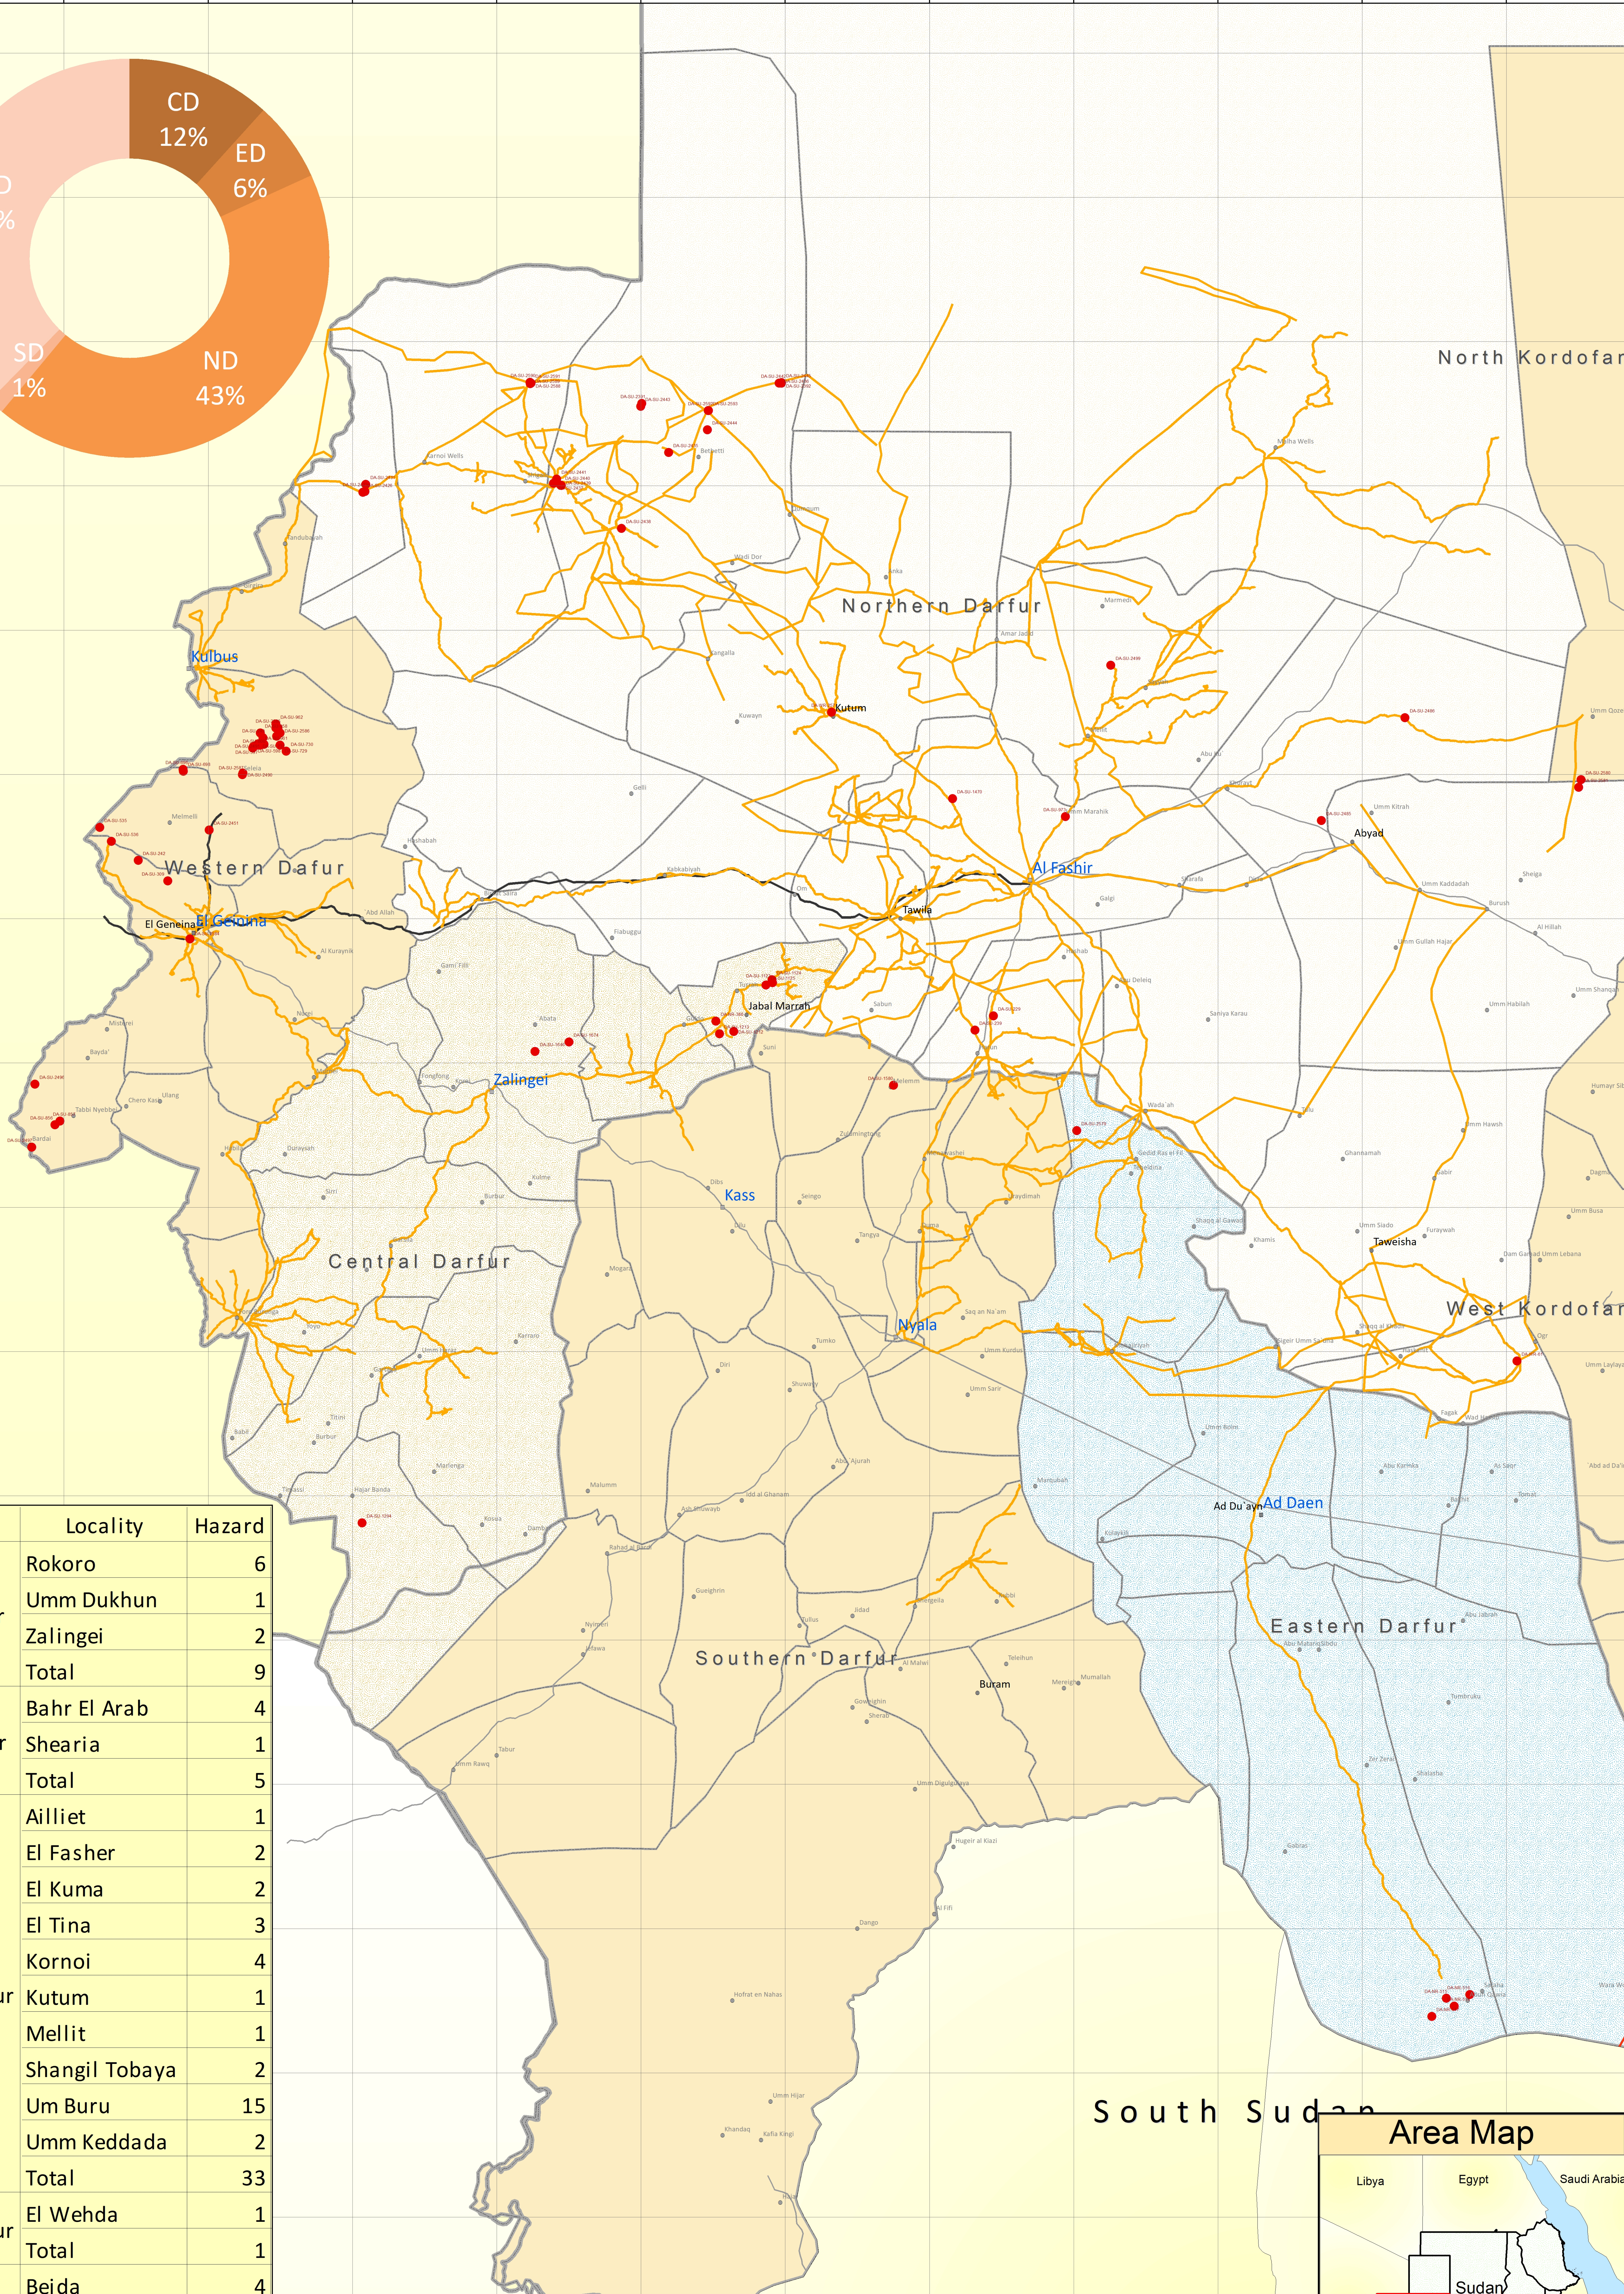

# ERW Threat Map - Darfur

As of August 2021

21°30'0"E 22°0'0"E 22°30'0"E 23°0'0"E 23°30'0"E 24°0'0"E 24°30'0"E 25°0'0"E 25°30'0"E 26°0'0"E 26°30'0"E 27°0'0"E

| State              | Locality       | Hazard    |
|--------------------|----------------|-----------|
| Central Darfur     | Rokoro         | 6         |
|                    | Umm Dukhun     | 1         |
|                    | Zalingei       | 2         |
|                    | <b>Total</b>   | <b>9</b>  |
| Eastern Darfur     | Bahr El Arab   | 4         |
|                    | Shearia        | 1         |
|                    | <b>Total</b>   | <b>5</b>  |
| Northern Darfur    | Ailliet        | 1         |
|                    | El Fasher      | 2         |
|                    | El Kuma        | 2         |
|                    | El Tina        | 3         |
|                    | Kornoi         | 4         |
|                    | Kutum          | 1         |
|                    | Mellit         | 1         |
|                    | Shangil Tobaya | 2         |
|                    | Um Buru        | 15        |
|                    | Umm Keddada    | 2         |
| <b>Total</b>       | <b>33</b>      |           |
| Southern Darfur    | El Wehda       | 1         |
|                    | <b>Total</b>   | <b>1</b>  |
| Western Darfur     | Beida          | 4         |
|                    | El Geneina     | 5         |
|                    | Jabal Moon     | 16        |
|                    | Selaia         | 1         |
|                    | Sirba          | 3         |
| <b>Total</b>       | <b>29</b>      |           |
| <b>Grand Total</b> |                | <b>77</b> |

Datum : WGS 84 Projection: Geographic

Warning: Not all contents of this product have been field verified. Caution should be exercised when making measurements. Spelling of towns and features may conflict with local or other usages